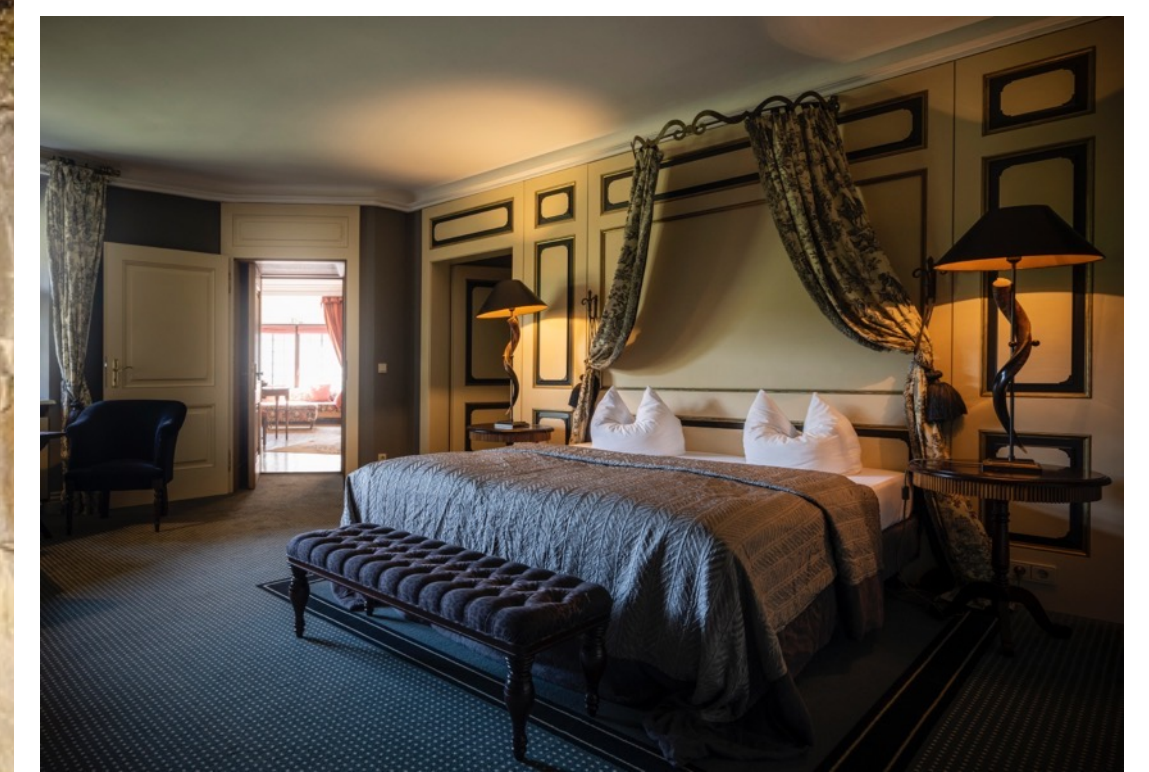

Burg Rabenstein